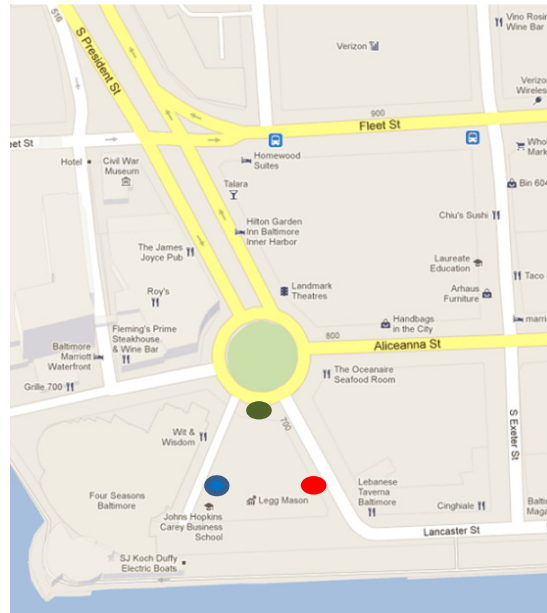

The Legg Mason Tower at Harbor East

100 International Drive

Baltimore, MD 21202

410-454-2665

410-454-3033

www.harboreastevents.com

Main Entrance ●

J Crew Clothing ●

Loading Dock / Parking Garage ●

FROM I-83 (from the west)

Take I-83 towards Baltimore all the way until the expressway ends and becomes President Street. Continue straight on President Street until you reach the circle (large yellow monument at center). Follow 1/2 way around the circle and proceed straight onto International Drive. The Legg Mason Tower will be on your right, at the corner of Aliceanna and International Drive. The garage entrance is 3/4 around the circle, turning right onto President Streets and making a right into the LM Tower garage.

FROM I-495 (from DC & Northern VA)

Take I-495 to I-95 North. Follow I-95 North to I-395 towards downtown Baltimore. Take the downtown exit to Pratt Street and turn right. Proceed on Pratt Street and turn right on President Street. Continue straight on President Street until you reach the circle (large yellow monument at center). Follow 1/2 way around the circle and proceed straight onto International Drive. Legg Mason Tower will be on your right, at the corner of Aliceanna and International Drive. The garage entrance is 3/4 around the circle, turning right onto President Streets and making a right into the LM Tower garage.

FROM I-95, North or South

Take I-95 towards Baltimore to I-395 towards downtown Baltimore. Take the downtown exit to Pratt Street and turn right. Proceed on Pratt Street and turn right on President Street. Continue straight on President Street until you reach the circle (large yellow monument at center). Follow 1/2 way around the circle and proceed straight onto International Drive. The Legg Mason Tower will be on your right, at the corner of Aliceanna and International Drive. The garage entrance is 3/4 around the circle, turning right onto President Streets and making a right into the LM Tower garage.